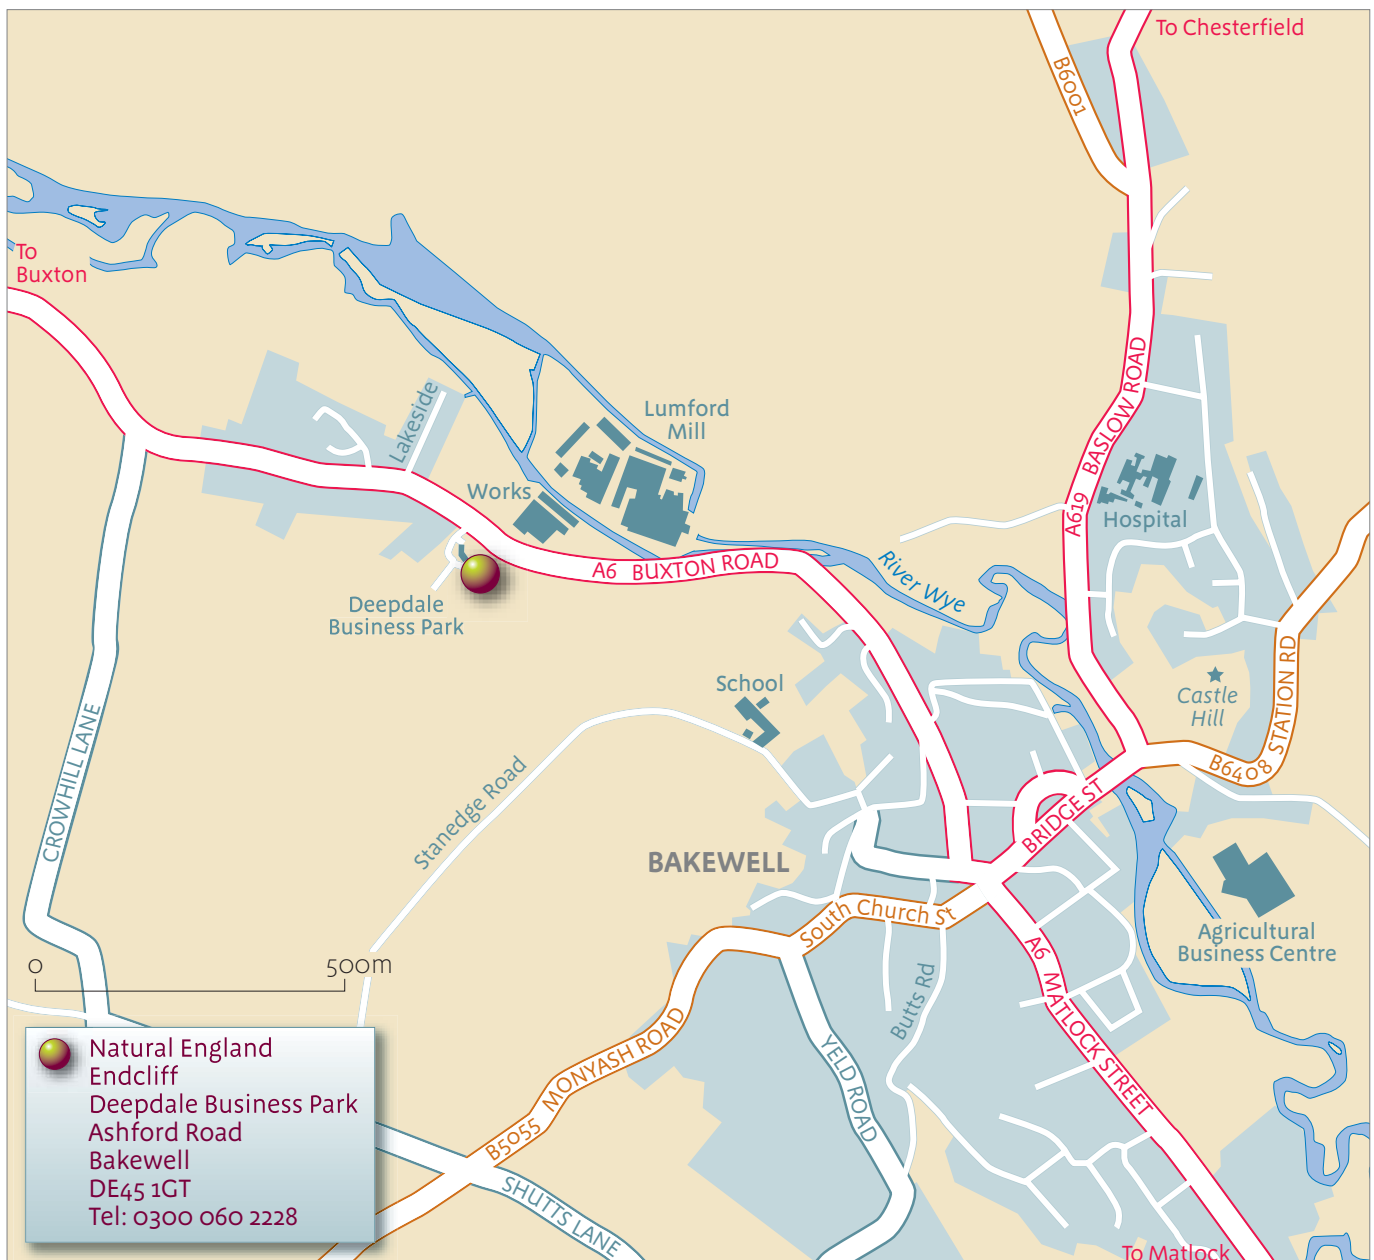

BAKEWELL OFFICE

 Natural England
Endcliff
Deepdale Business Park
Ashford Road
Bakewell
DE45 1GT
Tel: 0300 060 2228

HOW TO GET TO US

By public transport

The nearest mainline railway station is in Chesterfield, (15miles) with local lines at Matlock, and Grindleford (both 8miles), and Buxton (12miles). Bus services run from all stations, and tend to be hourly. Regular bus services from Manchester, Nottingham and Derby stop outside the office.

By car

The M1 motorway is accessed through Chesterfield

or Matlock. There is ample car parking available.

For disabled access, please notify reception and spaces will be reserved.

Disabled access and facilities are on the ground floor only.